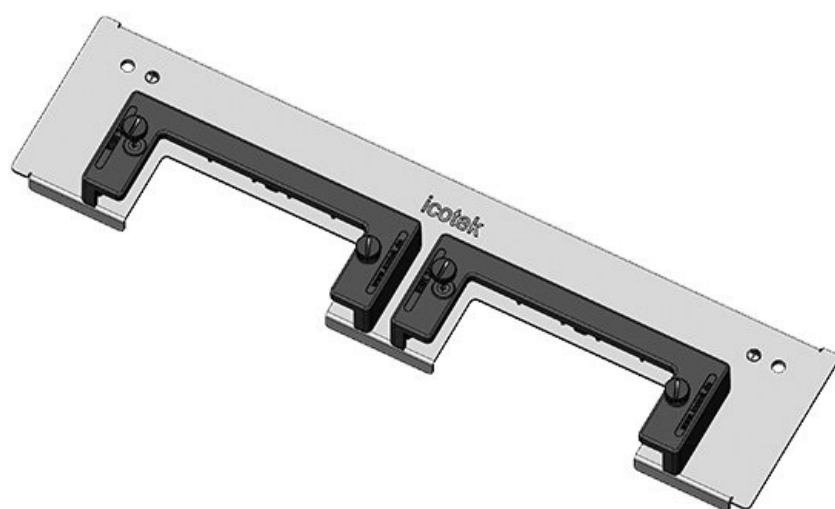

KDR-ESR-TS8-1000-43082

Part No.	43082	Total length	420 mm
EAN	4251269309632	gland plate	
Package quantity	1	For enclosure width	1.000 mm
Suitable for enclosure	Rittal TS 8	Sight size of base opening	398 mm
Length	420 mm	Division bar	yes
Width	100 mm	Suitable for cable entry systems:	2 × KEL-U 24 / KEL-QUICK
Height	44 mm		24