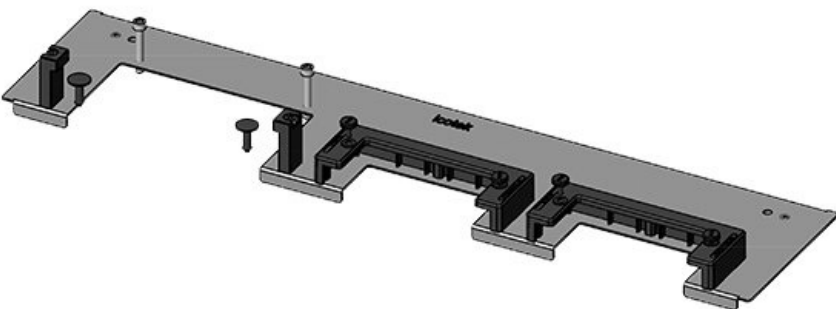

KDR-ESR-TS8-800-43073

Part No.	43073	Total length	658 mm
EAN	4251269309	gland plate	
	540	For enclosure	800 mm
Package	1	width	
quantity		Sight size of	635 mm
Suitable for	Rittal TS 8	base opening	
enclosure		Suitable for	2 × KEL-U 24
Length	658 mm	cable entry	/ KEL-QUICK
Width	150 mm	systems:	24, 1 × KEL-
Height	57 mm		JUMBO 2