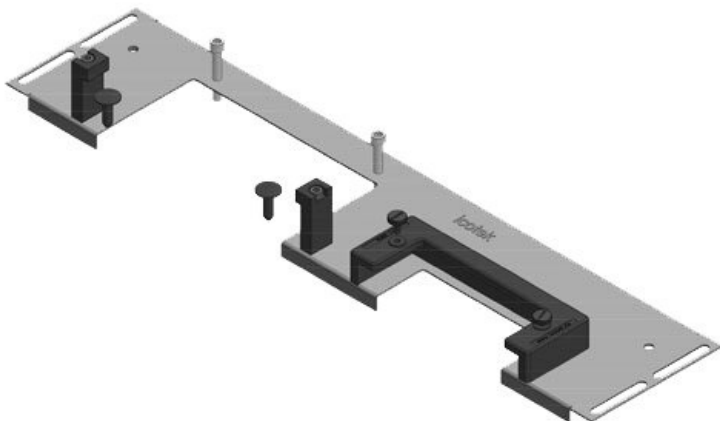

KDR-ESR-VX25-1200-44511

Part No.	44511	Total length	538 mm
EAN	4251269319	gland plate	
	860	For enclosure	1.200 mm
Package	1	width	
quantity		Sight size of	502 mm
Suitable for	Rittal VX25	base opening	
enclosure		Suitable for	1 × KEL-U 24
Length	538 mm	cable entry	/ KEL-QUICK
Width	120 mm	systems:	24, 1 × KEL-
Height	57 mm		JUMBO 2