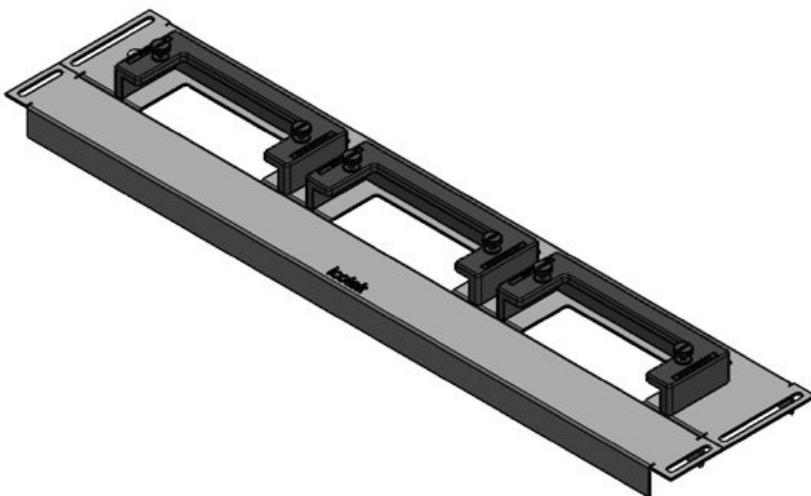

KDR-ESR-HW-800 + blank sheet

Part No.	44521	Total length	627 mm
EAN	4251269324	gland plate	
	550	For enclosure	800 mm
Package	1	width	
quantity		Sight size of	592 mm
Suitable for	Häwa H390 /	base opening	
enclosure	H395	Suitable for	3 × KEL-U 24
Length	627 mm	cable entry	/ KEL-QUICK
Width	136 mm	systems:	24
Height	59 mm