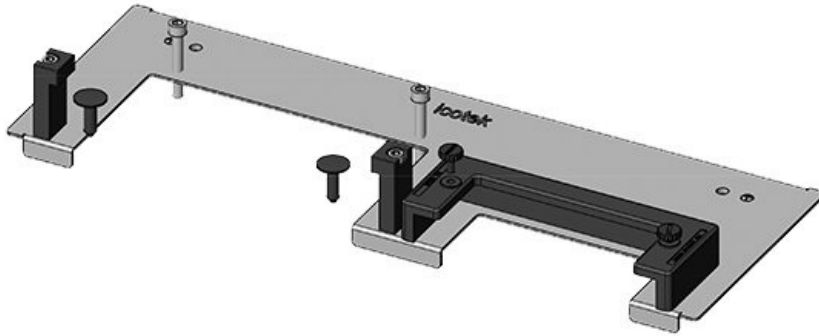

KDR-ESR-TS8-1000-43077

Part No.	43077	Total length	420 mm
EAN	4251269309	gland plate	
	588	For enclosure	1.000 mm
Package	1	width	
quantity		Sight size of	398 mm
Suitable for	Rittal TS 8	base opening	
enclosure		Division bar	yes
Length	420 mm	Suitable for	1 × KEL-U 24
Width	150 mm	cable entry	/ KEL-QUICK
Height	57 mm	systems:	24, 1 × KEL-
			JUMBO 2

KDR-ESR-TS8-1000-43081