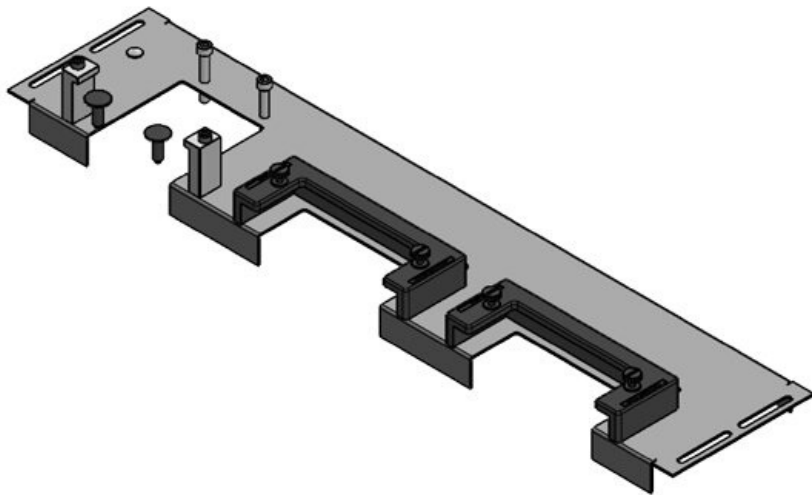

KDR-ESR-HW-800

Part No.	44522	Total length	627 mm
EAN	4251269324	gland plate	
	567	For enclosure	800 mm
Package	1	width	
quantity		Sight size of	592 mm
Suitable for	Häwa H390 /	base opening	
enclosure	H395	Suitable for	2 × KEL-U 24
Length	627 mm	cable entry	/ KEL-QUICK
Width	133 mm	systems:	24, 1 × KEL-
Height	70 mm		JUMBO 1