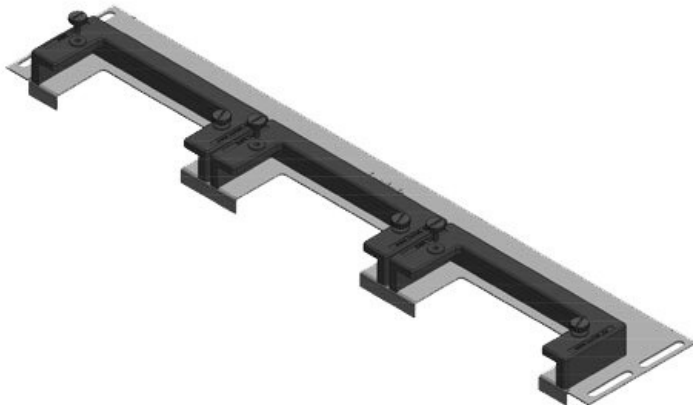

KDR-ESR-VX25-1200-44509

Part No.	44509	Total length	538 mm
EAN	4251269319	gland plate	
	846	For enclosure	1.200 mm
Package	1	width	
quantity		Sight size of	502 mm
Suitable for	Rittal VX25	base opening	
enclosure		Suitable for	3 × KEL-U 24
Length	538 mm	cable entry	/ KEL-QUICK
Width	100 mm	systems:	24
Height	43 mm