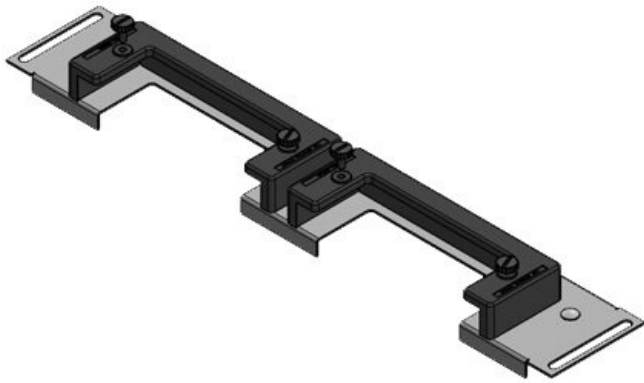

KDRS-ESR-VX25-1000-44514

Part No.	44514	Total length	438 mm
EAN	4251269321	gland plate	
	122	For enclosure	1.000 mm
Package	1	width	
quantity		Sight size of	402 mm
Suitable for	Rittal VX25	base opening	
enclosure		Suitable for	2 × KEL-U 24
Length	438 mm	cable entry	/ KEL-QUICK
Width	75 mm	systems:	24
Height	44 mm