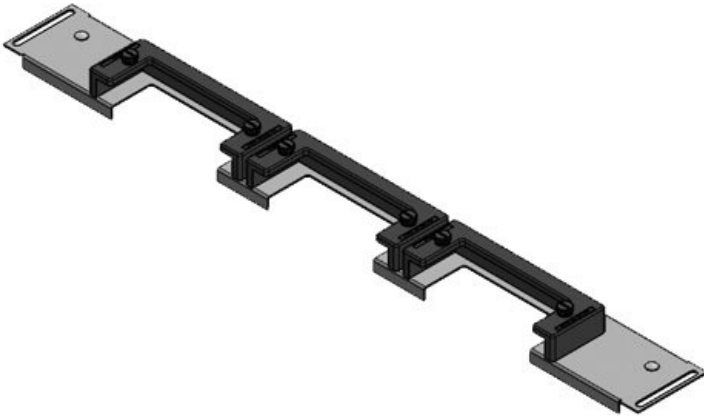

KDRS-ESR-VX25-800-44513

Part No.	44513	Total length	688 mm
EAN	4251269321	gland plate	
	115	For enclosure	800 mm
Package	1	width	
quantity		Sight size of	652 mm
Suitable for	Rittal VX25	base opening	
enclosure		Suitable for	3 × KEL-U 24
Length	688 mm	cable entry	/ KEL-QUICK
Width	75 mm	systems:	24
Height	43 mm