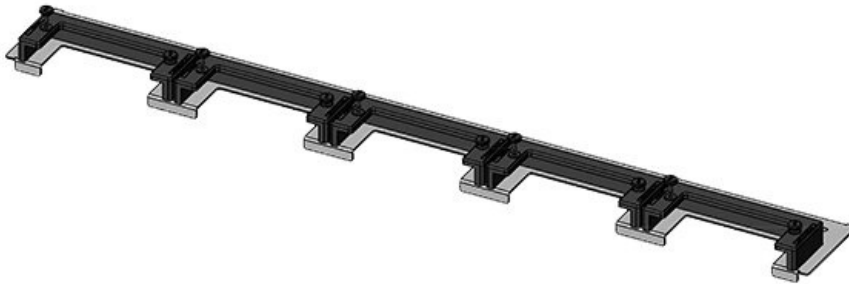

Part No.	43081	Total length	858 mm
EAN	4251269309	gland plate	
	625	For enclosure	1.000 mm
Package	1	width	
quantity		Sight size of	835 mm
Suitable for	Rittal TS 8	base opening	
enclosure		Division bar	no
Length	858 mm	Suitable for	5 × KEL-U 24
Width	100 mm	cable entry	/ KEL-QUICK
Height	44 mm	systems:	24