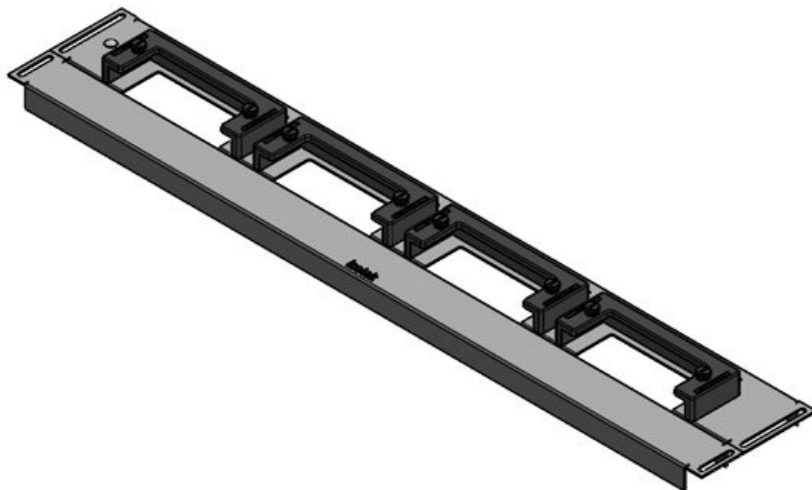

KDR-ESR-HW-1000 + blank sheet

Part No.	44523	Total length	827 mm
EAN	4251269324	gland plate	
	574	For enclosure	1.000 mm
Package	1	width	
quantity		Sight size of	792 mm
Suitable for	Häwa H390 /	base opening	
enclosure	H395	Suitable for	4 × KEL-U 24
Length	827 mm	cable entry	/ KEL-QUICK
Width	136 mm	systems:	24
Height	56 mm