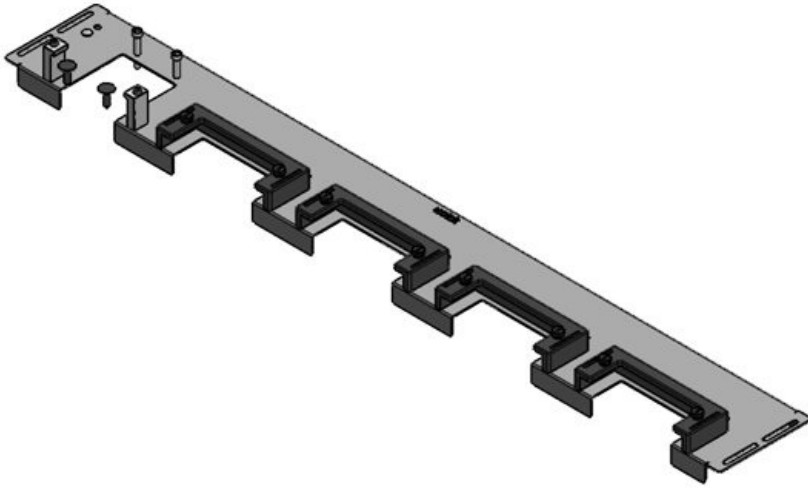

KDR-ESR-HW-1200-1

Part No.	44525	Total length	1.027 mm
EAN	4251269324	gland plate	
	598	For enclosure	1.200 mm
Package	1	width	
quantity		Sight size of	992 mm
Suitable for	Häwa H390 /	base opening	
enclosure	H395	Suitable for	4 × KEL-U 24
Length	1.027 mm	cable entry	/ KEL-QUICK
Width	133 mm	systems:	24, 1 × KEL-
Height	70 mm		JUMBO 2

KDR-ESR-HG2-600-43250