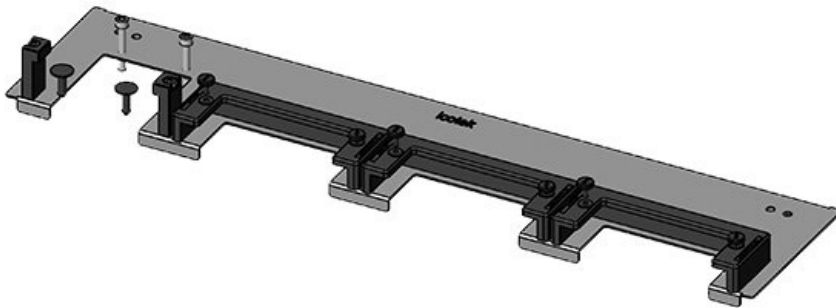

KDR-ESR-TS8-800-43072

Part No.	43072	Total length	658 mm
EAN	4251269309	gland plate	
	533	For enclosure	800 mm
Package	1	width	
quantity		Sight size of	635 mm
Suitable for	Rittal TS 8	base opening	
enclosure		Suitable for	3 × KEL-U 24
Length	658 mm	cable entry	/ KEL-QUICK
Width	150 mm	systems:	24, 1 × KEL-
Height	57 mm		JUMBO 1