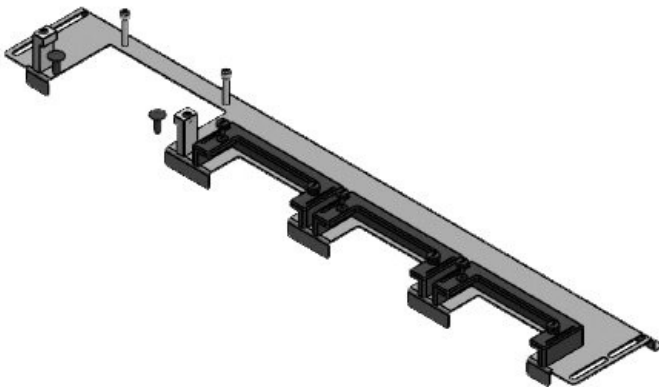

Part No.	43254	Total length	832 mm
EAN	4251269317071	gland plate	
Package quantity	1	For enclosure width	1.000 mm
Suitable for enclosure	nVent Hoffman PROLINE G2	Sight size of base opening	768 mm
Length	832 mm	Suitable for cable entry systems:	3 × KEL-U 24 / KEL-QUICK 24, 1 × KEL-JUMBO 2
Width	131,5 mm		
Height	41,3 mm