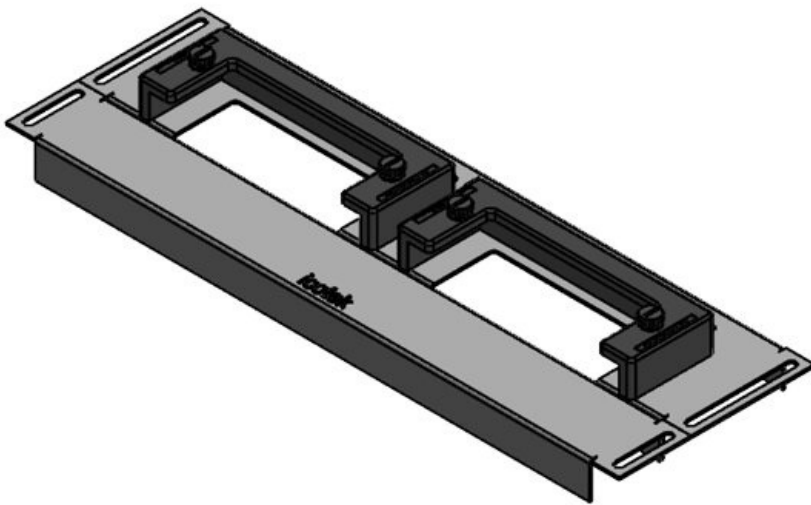

KDR-ESR-HW-600 + blank sheet

Part No.	44520	Total length	427 mm
EAN	4251269324	gland plate	
	543	For enclosure	600 mm
Package	1	width	
quantity		Sight size of	392 mm
Suitable for	Häwa H390 /	base opening	
enclosure	H395	Suitable for	2 × KEL-U 24
Length	427 mm	cable entry	/ KEL-QUICK
Width	136 mm	systems:	24
Height	56 mm