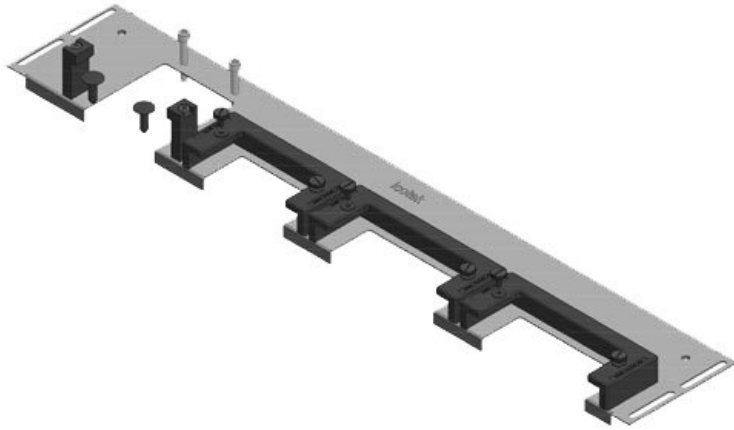

KDR-ESR gland plates with slide frames

for Rittal, nVent Hoffman & Häwa enclosures / IP54

The KDR-ESR is a one-piece plate to be assembled on enclosure bases. Slide frames for the [KEL-U cable entry frames](#) are already pre-assembled. On some gland plate types [KEL-JUMBO cable entry frames](#) can be mounted as well.

KDRS-ESR-VX25-600-44512

Part No.	44512	Total length	488 mm
EAN	4251269321	gland plate	
	108	For enclosure	600 mm
Package	1	width	
quantity		Sight size of	452 mm
Suitable for	Rittal VX25	base opening	
enclosure		Suitable for	2 × KEL-U 24
Length	488 mm	cable entry	/ KEL-QUICK
Width	75 mm	systems:	24
Height	44 mm		

KDR-ESR-VX25-800-44503

Part No.	44503	Total length	688 mm
EAN	4251269319	gland plate	
	785	For enclosure	800 mm
Package	1	width	
quantity		Sight size of	652 mm
Suitable for	Rittal VX25	base opening	
enclosure		Suitable for	3 × KEL-U 24
Length	688 mm	cable entry	/ KEL-QUICK
Width	100 mm	systems:	24, 1 × KEL-
Height	43 mm		U 16 / KEL-
			QUICK 16

KDR-ESR-VX25-800-44504

Part No.	44504	Total length	688 mm
EAN	4251269319792	gland plate	
Package quantity	1	For enclosure width	800 mm
Suitable for enclosure	Rittal VX25	Sight size of base opening	652 mm
Length	688 mm	Suitable for cable entry systems:	2 × KEL-U 24 / KEL-QUICK 24, 1 × KEL-U 16 / KEL-QUICK 16, 1 × KEL-JUMBO 1
Width	120 mm		
Height	57 mm		