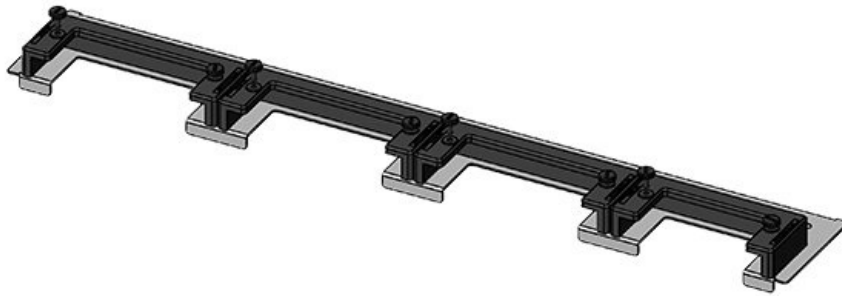

KDR-ESR-TS8-800-43080

Part No.	43080	Total length	658 mm
EAN	4251269309	gland plate	
	618	For enclosure	800 mm
Package	1	width	
quantity		Sight size of	635 mm
Suitable for	Rittal TS 8	base opening	
enclosure		Suitable for	3 × KEL-U 24
Length	658 mm	cable entry	/ KEL-QUICK
Width	100 mm	systems:	24, 1 × KEL-
Height	44 mm		U 16 / KEL-
			QUICK 16