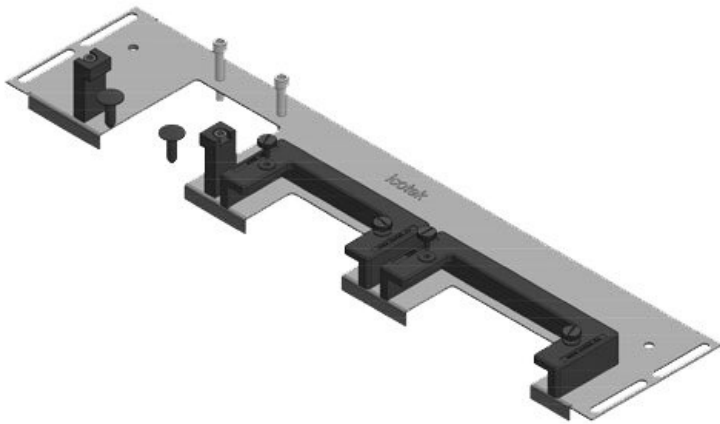

Part No.	44508	Total length	438 mm
EAN	4251269319	gland plate	
	839	For enclosure	1.000 mm
Package	1	width	
quantity		Sight size of	402 mm
Suitable for	Rittal VX25	base opening	
enclosure		Division bar	yes
Length	438 mm	Suitable for	1 × KEL-U 16
Width	120 mm	cable entry	/ KEL-QUICK
Height	57 mm	systems:	16, 1 × KEL-
			JUMBO 2

KDRS-ESR-VX25-1000-44514

Part No.	44514	Total length	438 mm
EAN	4251269321	gland plate	
	122	For enclosure	1.000 mm
Package	1	width	
quantity		Sight size of	402 mm
Suitable for	Rittal VX25	base opening	
enclosure		Suitable for	2 × KEL-U 24
Length	438 mm	cable entry	/ KEL-QUICK
Width	75 mm	systems:	24
Height	44 mm		

KDR-ESR-VX25-1200-44509

Part No.	44509	Total length	538 mm
EAN	4251269319	gland plate	
	846	For enclosure	1.200 mm
Package	1	width	
quantity		Sight size of	502 mm
Suitable for	Rittal VX25	base opening	
enclosure		Suitable for	3 × KEL-U 24
Length	538 mm	cable entry	/ KEL-QUICK
Width	100 mm	systems:	24
Height	43 mm		