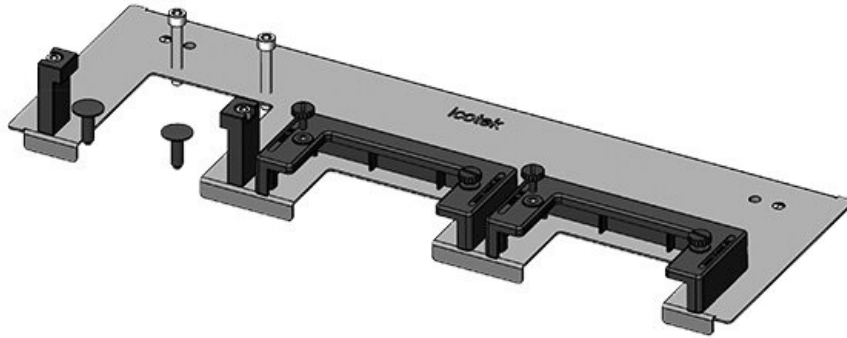

KDR-ESR-TS8-600-43071

Part No.	43071	Total length	458 mm
EAN	4251269309	gland plate	
	526	For enclosure	600 mm
Package	1	width	
quantity		Sight size of	435 mm
Suitable for	Rittal TS 8	base opening	
enclosure		Suitable for	2 × KEL-U 16
Length	458 mm	cable entry	/ KEL-QUICK
Width	150 mm	systems:	16, 1 × KEL-
Height	57 mm		JUMBO 1

KDR-ESR-TS8-600-43079