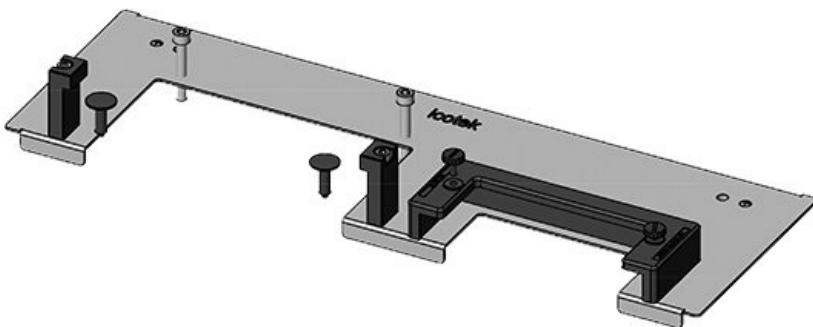

KDR-ESR-TS8-600-43070

Part No.	43070	Total length	458 mm
EAN	4251269309	gland plate	
	519	For enclosure	600 mm
Package	1	width	
quantity		Sight size of	435 mm
Suitable for	Rittal TS 8	base opening	
enclosure		Suitable for	1 × KEL-U 24
Length	458 mm	cable entry	/ KEL-QUICK
Width	150 mm	systems:	24, 1 × KEL-
Height	57 mm		JUMBO 2