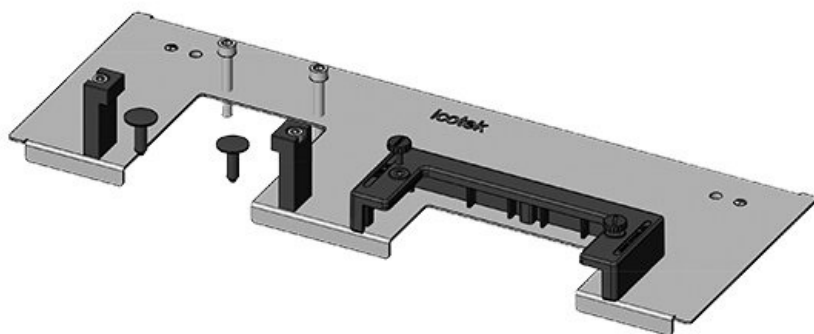

KDR-ESR-TS8-1000-43076

Part No.	43076	Total length	420 mm
EAN	4251269309571	gland plate	no
Package quantity	1	For enclosure width	1.000 mm
Suitable for enclosure	Rittal TS 8	Sight size of base opening	398 mm
Length	420 mm	Division bar	yes
Width	150 mm	Suitable for cable entry systems:	1 × KEL-U 24 / KEL-QUICK 24, 1 × KEL-JUMBO 1
Height	57 mm