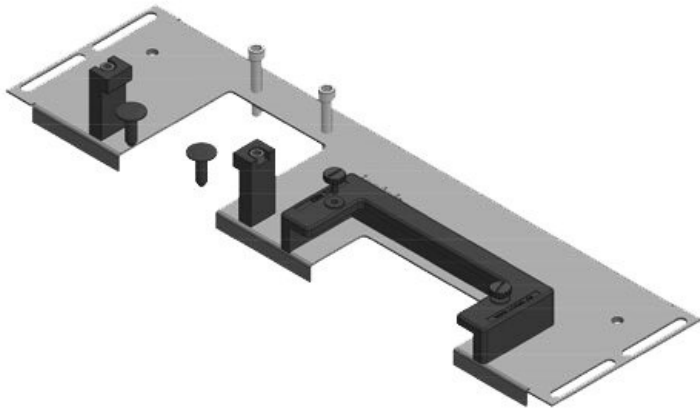

KDR-ESR-VX25-800-44505

Part No.	44505	Total length	688 mm
EAN	4251269319808	gland plate	
Package quantity	1	For enclosure width	800 mm
Suitable for enclosure	Rittal VX25	Sight size of base opening	652 mm
Length	688 mm	Suitable for cable entry systems:	2 × KEL-U 24 / KEL-QUICK 24, 1 × KEL-JUMBO 2
Width	120 mm		
Height	57 mm		

KDRS-ESR-VX25-800-44513

Part No.	44513	Total length	688 mm
EAN	4251269321	gland plate	
	115	For enclosure	800 mm
Package	1	width	
quantity		Sight size of	652 mm
Suitable for	Rittal VX25	base opening	
enclosure		Suitable for	3 × KEL-U 24
Length	688 mm	cable entry	/ KEL-QUICK
Width	75 mm	systems:	24
Height	43 mm		

KDR-ESR-VX25-1000-44506

Part No.	44506	Total length	438 mm
EAN	4251269319	gland plate	
	815	For enclosure	1.000 mm
Package	1	width	
quantity		Sight size of	402 mm
Suitable for	Rittal VX25	base opening	
enclosure		Division bar	yes
Length	438 mm	Suitable for	2 × KEL-U 24
Width	100 mm	cable entry	/ KEL-QUICK
Height	43 mm	systems:	24

Part No.	44507	Total length	438 mm
EAN	4251269319	gland plate	
	822	For enclosure	1.000 mm
Package	1	width	
quantity		Sight size of	402 mm
Suitable for	Rittal VX25	base opening	
enclosure		Division bar	yes
Length	438 mm	Suitable for	1 × KEL-U 24
Width	120 mm	cable entry	/ KEL-QUICK
Height	57 mm	systems:	24, 1 × KEL-
			JUMBO 1