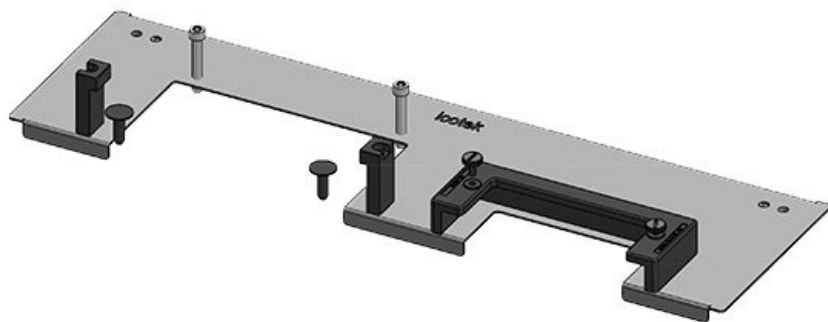

Part No.	43084	Total length	518 mm
EAN	4251269309656	gland plate	
Package quantity	1	For enclosure width	1.200 mm
Suitable for enclosure	Rittal TS 8	Sight size of base opening	495 mm
Length	518 mm	Suitable for cable entry systems:	1 × KEL-U 24 / KEL-QUICK
Width	150 mm		24, 1 × KEL-JUMBO 2
Height	57 mm