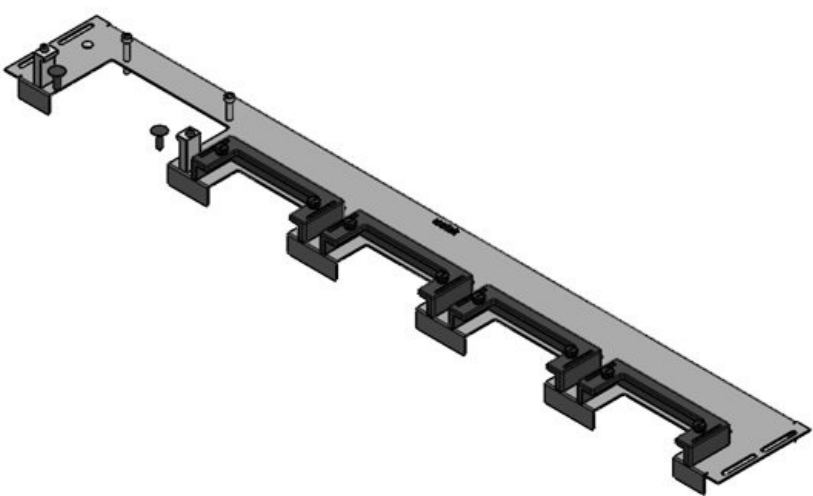

KDR-ESR-HW-1200-1

Part No.	44526	Total length	1.027 mm
EAN	4251269324	gland plate	
	604	For enclosure width	1.200 mm
Package quantity	1	Sight size of base opening	992 mm
Suitable for enclosure	Häwa H390 / H395	Suitable for cable entry systems:	4 × KEL-U 24 / KEL-QUICK 24, 1 × KEL-JUMBO 1
Length	1.027 mm		
Width	133 mm		
Height	70 mm