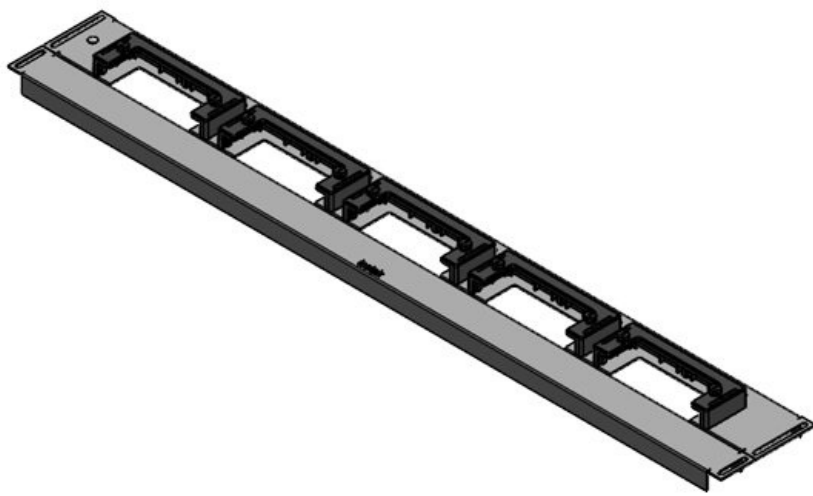

KDR-ESR-HW-1200 + blank sheet

Part No.	44524	Total length	1.027 mm
EAN	4251269324	gland plate	
	581	For enclosure width	1.200 mm
Package quantity	1	Sight size of base opening	992 mm
Suitable for enclosure	Häwa H390 / H395	Suitable for cable entry systems:	5 × KEL-U 24 / KEL-QUICK 24
Length	1.027 mm		
Width	136 mm		
Height	56 mm