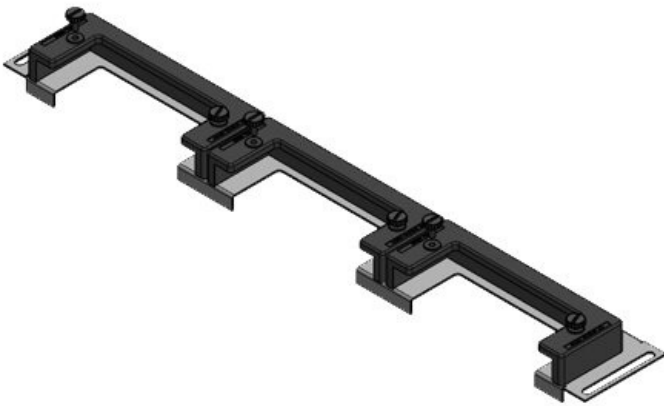

KDRS-ESR-VX25-1200-44515

Part No.	44515	Total length	538 mm
EAN	4251269321	gland plate	
	139	For enclosure	1.200 mm
Package	1	width	
quantity		Sight size of	502 mm
Suitable for	Rittal VX25	base opening	
enclosure		Suitable for	3 × KEL-U 24
Length	538 mm	cable entry	/ KEL-QUICK
Width	75 mm	systems:	24
Height	44 mm