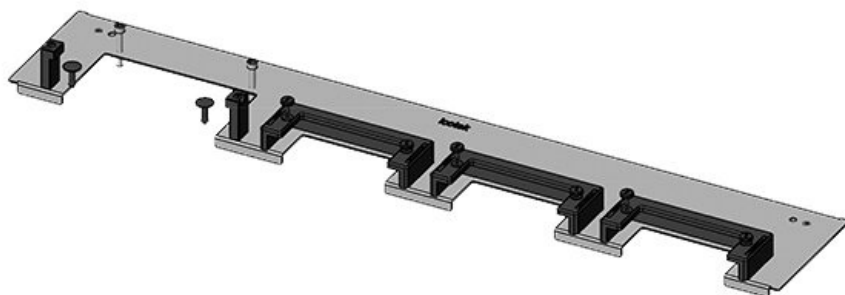

KDR-ESR-TS8-1000-43075

Part No.	43075	Total length	858 mm
EAN	4251269309564	gland plate	no
Package quantity	1	For enclosure width	1.000 mm
Suitable for enclosure	Rittal TS 8	Sight size of base opening	835 mm
Length	858 mm	Division bar	no
Width	150 mm	Suitable for cable entry systems:	3 × KEL-U 24 / KEL-QUICK 24, 1 × KEL-JUMBO 2
Height	57 mm