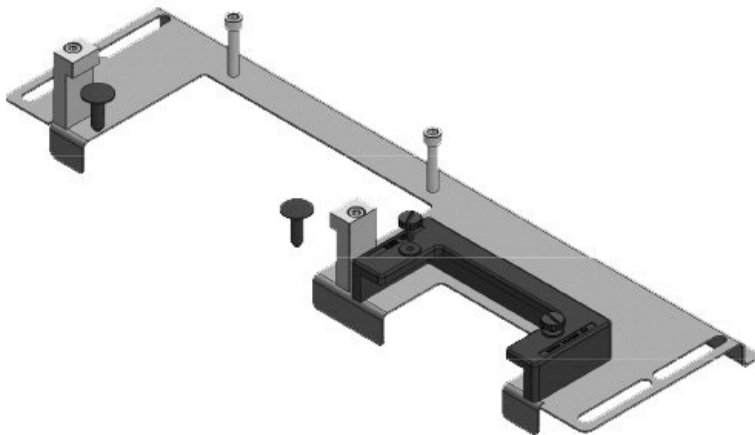

Part No.	43250	Total length	432 mm
EAN	4251269317	gland plate	
	033	For enclosure	600 mm
Package	1	width	
quantity		Sight size of	368 mm
Suitable for	nVent	base opening	
enclosure	Hoffman	Suitable for	1 × KEL-U 16
	PROLINE G2	cable entry	/ KEL-QUICK
Length	432 mm	systems:	16, 1 × KEL-
Width	131,5 mm		JUMBO 2
Height	62,3 mm