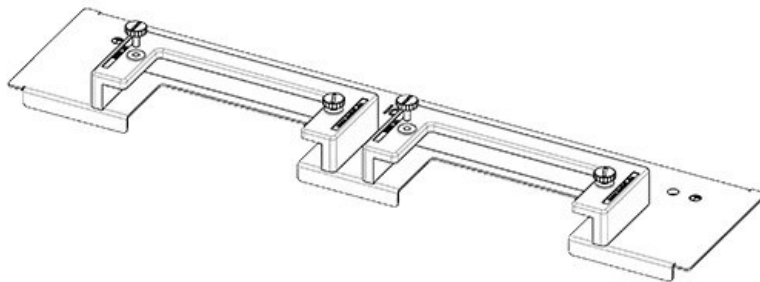

Part No.	43079	Total length	458 mm
EAN	4251269309	gland plate	
	601	For enclosure	600 mm
Package	1	width	
quantity		Sight size of	435 mm
Suitable for	Rittal TS 8	base opening	
enclosure		Suitable for	2 × KEL-U 24
Length	458 mm	cable entry	/ KEL-QUICK
Width	100 mm	systems:	24
Height	44 mm