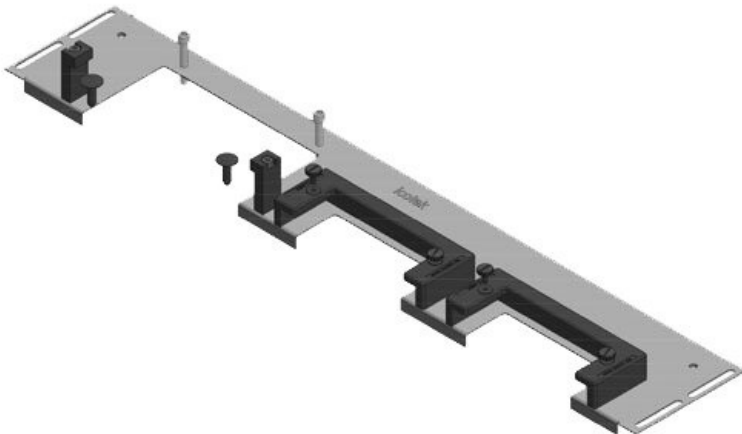

KDR-ESR gland plates with slide frames

for Rittal, nVent Hoffman & Häwa enclosures / IP54

The KDR-ESR is a one-piece plate to be assembled on enclosure bases. Slide frames for the [KEL-U cable entry frames](#) are already pre-assembled. On some gland plate types [KEL-JUMBO cable entry frames](#) can be mounted as well.

KDR-ESR-VX25-800-44503

Part No.	44503	Total length	688 mm
EAN	4251269319	gland plate	
	785	For enclosure	800 mm
Package	1	width	
quantity		Sight size of	652 mm
Suitable for	Rittal VX25	base opening	
enclosure		Suitable for	3 × KEL-U 24
Length	688 mm	cable entry	/ KEL-QUICK
Width	100 mm	systems:	24, 1 × KEL-
Height	43 mm		U 16 / KEL-
			QUICK 16

KDR-ESR-VX25-800-44504

Part No.	44504	Total length	688 mm
EAN	4251269319792	gland plate	
Package quantity	1	For enclosure width	800 mm
Suitable for enclosure	Rittal VX25	Sight size of base opening	652 mm
Length	688 mm	Suitable for cable entry systems:	2 × KEL-U 24 / KEL-QUICK 24, 1 × KEL-U 16 / KEL-QUICK 16, 1 × KEL-JUMBO 1
Width	120 mm		
Height	57 mm		

KDR-ESR-VX25-800-44505

Part No.	44505	Total length	688 mm
EAN	4251269319808	gland plate	
Package quantity	1	For enclosure width	800 mm
Suitable for enclosure	Rittal VX25	Sight size of base opening	652 mm
Length	688 mm	Suitable for cable entry systems:	2 × KEL-U 24 / KEL-QUICK 24, 1 × KEL-JUMBO 2
Width	120 mm		
Height	57 mm		