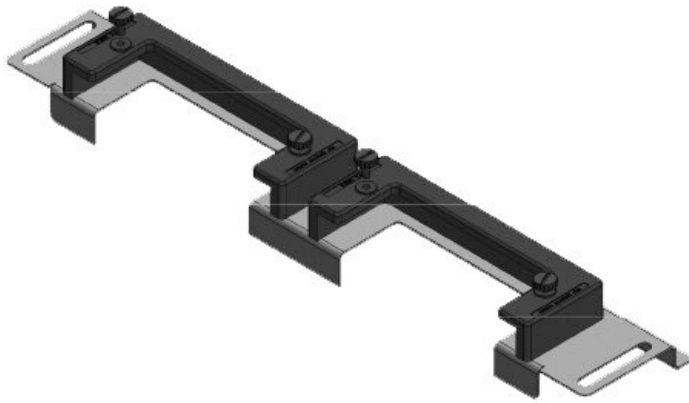

KDR-ESR-HG2-600-43251

Part No.	43251	Total length	432 mm
EAN	4251269317040	gland plate	
Package quantity	1	For enclosure width	600 mm
Suitable for enclosure	nVent Hoffman PROLINE G2	Sight size of base opening	368 mm
Length	432 mm	Suitable for cable entry systems:	2 × KEL-U 24 / KEL-QUICK 24
Width	81 mm		
Height	52,8 mm