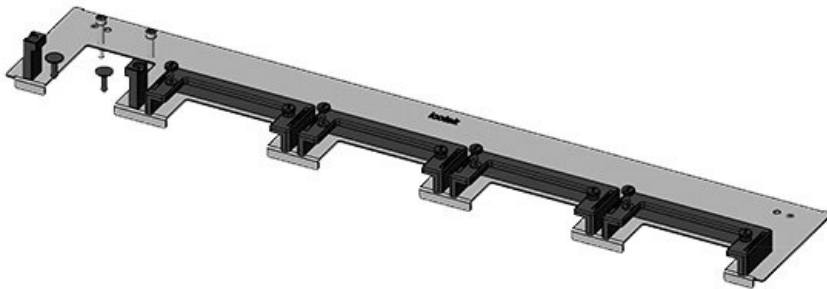

KDR-ESR-TS8-1000-43074

Part No.	43074	Total length	858 mm
EAN	4251269309	gland plate	
	557	For enclosure	1.000 mm
Package	1	width	
quantity		Sight size of	835 mm
Suitable for	Rittal TS 8	base opening	
enclosure		Division bar	no
Length	858 mm	Suitable for	4 × KEL-U 24
Width	150 mm	cable entry	/ KEL-QUICK
Height	57 mm	systems:	24, 1 × KEL-
			JUMBO 1