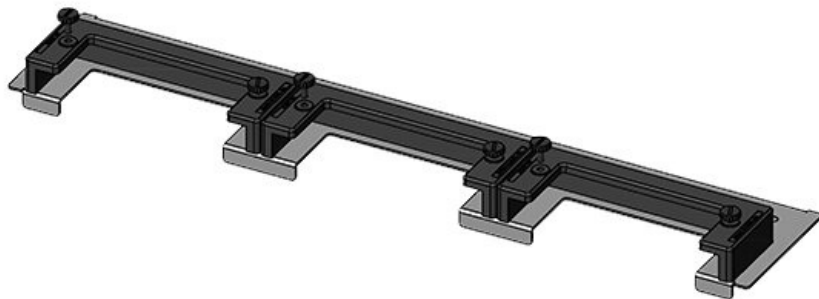

KDR-ESR-TS8-1200-43083

Part No.	43083	Total length	518 mm
EAN	4251269309649	gland plate	
Package quantity	1	For enclosure width	1.200 mm
Suitable for enclosure	Rittal TS 8	Sight size of base opening	495 mm
Length	518 mm	Suitable for cable entry systems:	3 × KEL-U 24 / KEL-QUICK
Width	100 mm		24
Height	44 mm		

KDR-ESR-TS8-1200-43084