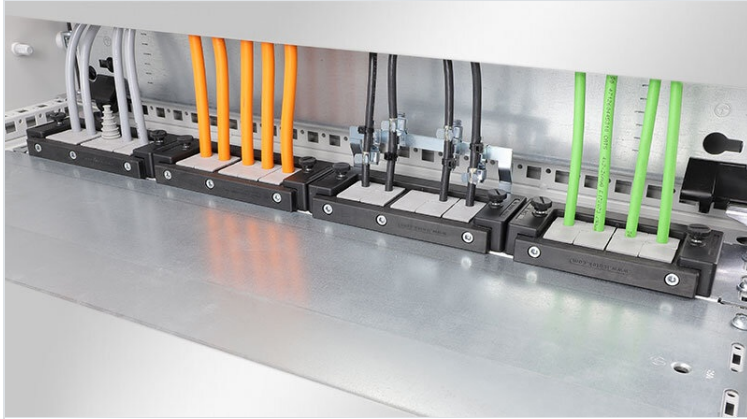

KDR-ESR gland plates with slide frames

for Rittal, nVent Hoffman & Häwa enclosures / IP54

The KDR-ESR is a one-piece plate to be assembled on enclosure bases. Slide frames for the [KEL-U cable entry frames](#) are already pre-assembled. On some gland plate types [KEL-JUMBO cable entry frames](#) can be mounted as well.

After installing all cables into the KEL-U frames, they are easily and quickly inserted into the slide frames and fixed. During maintenance, the KEL-U frames are removed without tools from the slide frames. Due to the combination KDR-ESR and KEL-U cable entry frames, a rating of IP54 is achieved (with correct selection of cable grommets). Slide frames which are no longer required, are closed with [BPK-SNAP blank plates](#).

The extremely narrow (75 mm) gland plate KDRS-ESR-VX25 is assembled on enclosure base plates. This enables straight cable routing into the cable duct, without bending the cables. Thus, the cable duct can be set lower allowing more space for other components in the cabinet.