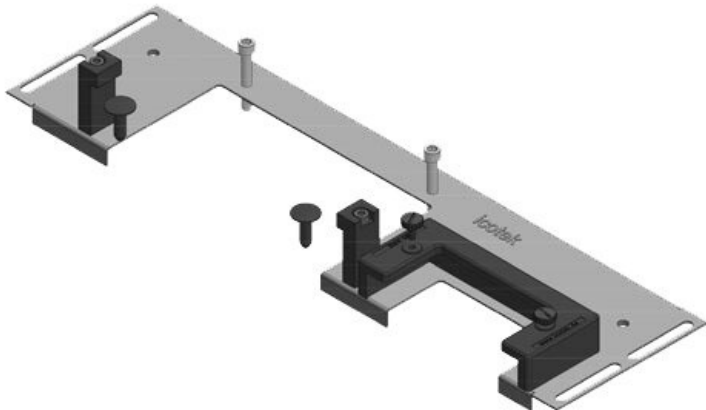

KDR-ESR-VX25-800-44505

Part No.	44505	Total length	688 mm
EAN	4251269319808	gland plate	
Package quantity	1	For enclosure width	800 mm
Suitable for enclosure	Rittal VX25	Sight size of base opening	652 mm
Length	688 mm	Suitable for cable entry systems:	2 × KEL-U 24 / KEL-QUICK 24, 1 × KEL-JUMBO 2
Width	120 mm		
Height	57 mm		

KDRS-ESR-VX25-800-44513

Part No.	44513	Total length	688 mm
EAN	4251269321	gland plate	
	115	For enclosure	800 mm
Package	1	width	
quantity		Sight size of	652 mm
Suitable for	Rittal VX25	base opening	
enclosure		Suitable for	3 × KEL-U 24
Length	688 mm	cable entry	/ KEL-QUICK
Width	75 mm	systems:	24
Height	43 mm		

KDR-ESR-VX25-1000-44506

Part No.	44506	Total length	438 mm
EAN	4251269319	gland plate	
	815	For enclosure	1.000 mm
Package	1	width	
quantity		Sight size of	402 mm
Suitable for	Rittal VX25	base opening	
enclosure		Division bar	yes
Length	438 mm	Suitable for	2 × KEL-U 24
Width	100 mm	cable entry	/ KEL-QUICK
Height	43 mm	systems:	24

Part No.	44507	Total length	438 mm
EAN	4251269319	gland plate	
	822	For enclosure	1.000 mm
Package	1	width	
quantity		Sight size of	402 mm
Suitable for	Rittal VX25	base opening	
enclosure		Division bar	yes
Length	438 mm	Suitable for	1 × KEL-U 24
Width	120 mm	cable entry	/ KEL-QUICK
Height	57 mm	systems:	24, 1 × KEL-
			JUMBO 1