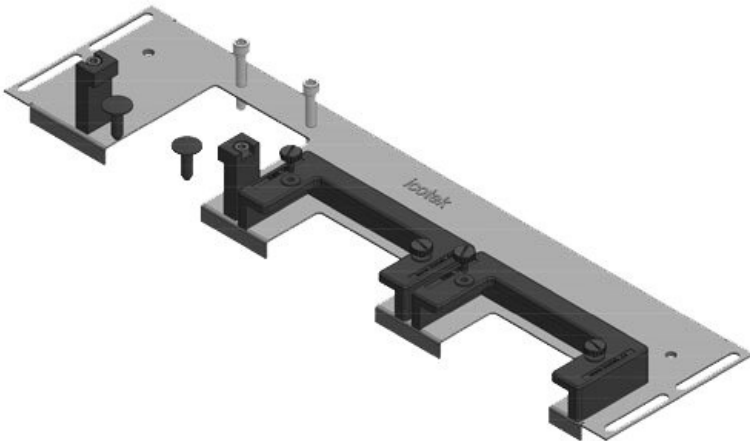

KDR-ESR gland plates with slide frames

for Rittal, nVent Hoffman & Häwa enclosures / IP54

The KDR-ESR is a one-piece plate to be assembled on enclosure bases. Slide frames for the [KEL-U cable entry frames](#) are already pre-assembled. On some gland plate types [KEL-JUMBO cable entry frames](#) can be mounted as well.

The extremely narrow (75 mm) gland plate KDRS-ESR-VX25 is assembled on enclosure base plates. This enables straight cable routing into the cable duct, without bending the cables. Thus, the cable duct can be set lower allowing more space for other components in the cabinet.

Product types & sizes

KDR-ESR-VX25-600-44500

Part No.	44500	Total length	488 mm
EAN	4251269319754	gland plate	
		For enclosure	600 mm
Package	1	width	
quantity		Sight size of	452 mm
Suitable for	Rittal VX25	base opening	
enclosure		Suitable for	2 x KEL-U 24
Length	488 mm	cable entry	/ KEL-QUICK
Width	100 mm	systems:	24
Height	43 mm		

Part No.	44501	Total length	488 mm
EAN	4251269319	gland plate	
	761	For enclosure	600 mm
Package	1	width	
quantity		Sight size of	452 mm
Suitable for	Rittal VX25	base opening	
enclosure		Suitable for	1 × KEL-U 24
Length	488 mm	cable entry	/ KEL-QUICK
Width	120 mm	systems:	24, 1 × KEL-
Height	57 mm		JUMBO 2