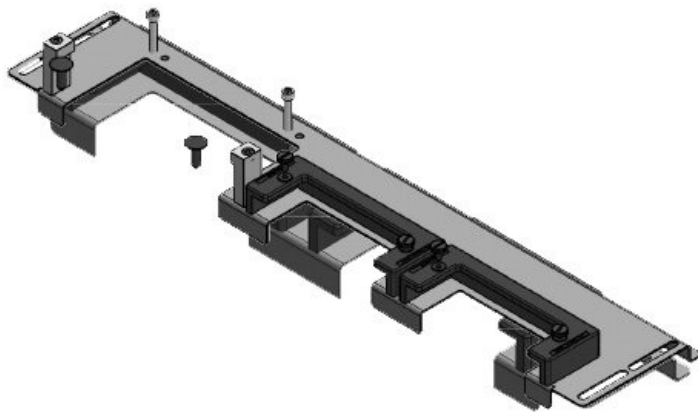

KDR-ESR-HG2-800-43252

Part No.	43252	Total length	632 mm
EAN	4251269317057	gland plate	
Package quantity	1	For enclosure width	800 mm
Suitable for enclosure	nVent Hoffman PROLINE G2	Sight size of base opening	568 mm
Length	632 mm	Suitable for cable entry systems:	2 × KEL-U 24 / KEL-QUICK 24, 1 × KEL-JUMBO 2
Width	131,5 mm		
Height	45 mm