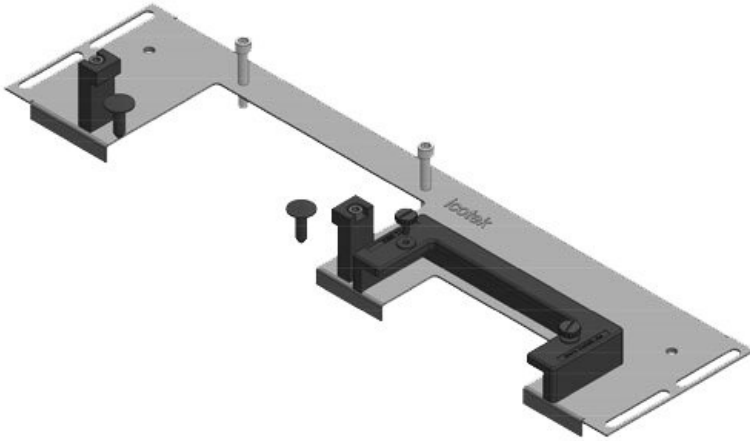

KDR-ESR gland plates with slide frames

for Rittal, nVent Hoffman & Häwa enclosures / IP54

The KDR-ESR is a one-piece plate to be assembled on enclosure bases. Slide frames for the [KEL-U cable entry frames](#) are already pre-assembled. On some gland plate types [KEL-JUMBO cable entry frames](#) can be mounted as well.

The extremely narrow (75 mm) gland plate KDRS-ESR-VX25 is assembled on enclosure base plates. This enables straight cable routing into the cable duct, without bending the cables. Thus, the cable duct can be set lower allowing more space for other components in the cabinet.

Advantages & benefits

- Easy assembly and removal
- During assembly, almost the complete base of the enclosure can be used for installation of cables
- Even large connectors can be installed easily
- Subsequent assembly possible
- No additional sheet metal work required

Product types & sizes

KDR-ESR-VX25-600-44500

Part No.	44500	Total length	488 mm
EAN	4251269319754	gland plate	
		For enclosure	600 mm
Package	1	width	
quantity		Sight size of	452 mm
Suitable for	Rittal VX25	base opening	
enclosure		Suitable for	2 x KEL-U 24
Length	488 mm	cable entry	/ KEL-QUICK
Width	100 mm	systems:	24
Height	43 mm		