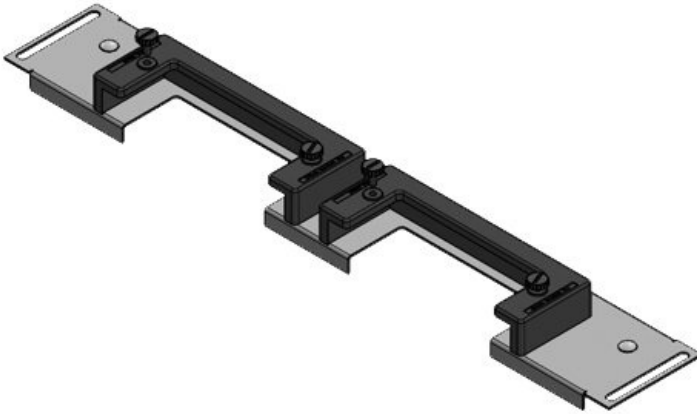

KDRS-ESR-VX25-600-44512

Part No.	44512	Total length	488 mm
EAN	4251269321	gland plate	
	108	For enclosure	600 mm
Package	1	width	
quantity		Sight size of	452 mm
Suitable for	Rittal VX25	base opening	
enclosure		Suitable for	2 × KEL-U 24
Length	488 mm	cable entry	/ KEL-QUICK
Width	75 mm	systems:	24
Height	44 mm