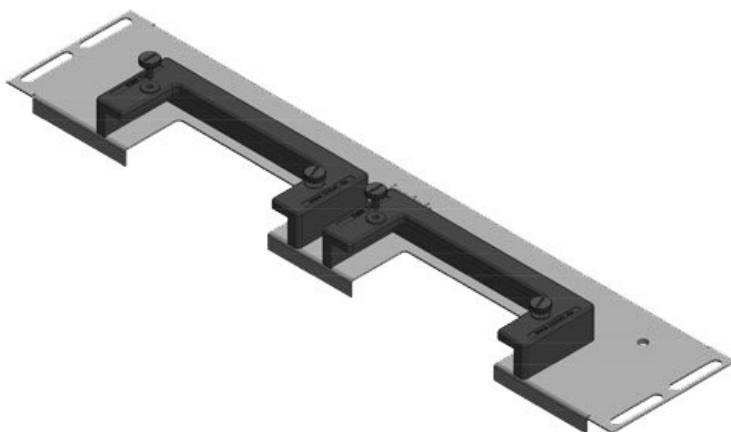

KDR-ESR gland plates with slide frames

for Rittal, nVent Hoffman & Häwa enclosures / IP54

The KDR-ESR is a one-piece plate to be assembled on enclosure bases. Slide frames for the [KEL-U cable entry frames](#) are already pre-assembled. On some gland plate types [KEL-JUMBO cable entry frames](#) can be mounted as well.

The extremely narrow (75 mm) gland plate KDRS-ESR-VX25 is assembled on enclosure base plates. This enables straight cable routing into the cable duct, without bending the cables. Thus, the cable duct can be set lower allowing more space for other components in the cabinet.

IP54

HL3
EN 45545-2

RoHS
compliant

REACH
COMPLIANCE

Made in
Germany

Specifications

IP rating (EN 60529)	IP54
Material	Base plate: Steel, zinc plated ESR frame: Polyamide
Flame class	UL94-V0, self-extinguishing
Operating temperature	-40 C° to 90 C°
Properties	silicone free, halogen free
Mounting options	Screw type mounting

Product types & sizes

KDR-ESR-VX25-600-44500

Part No.	44500	Total length	488 mm
EAN	4251269319754	gland plate	
		For enclosure	600 mm
Package	1	width	
quantity		Sight size of	452 mm
Suitable for	Rittal VX25	base opening	
enclosure		Suitable for	2 x KEL-U 24
Length	488 mm	cable entry	/ KEL-QUICK
Width	100 mm	systems:	24
Height	43 mm		