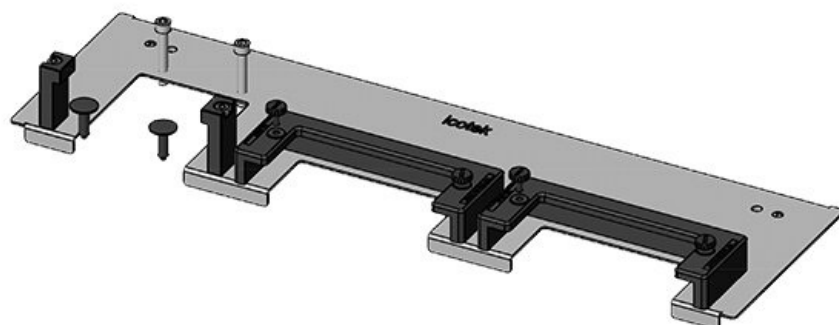

KDR-ESR-TS8-1200-43078

Part No.	43078	Total length	518 mm
EAN	4251269309595	gland plate	
Package quantity	1	For enclosure width	1.200 mm
Suitable for enclosure	Rittal TS 8	Sight size of base opening	495 mm
Length	518 mm	Suitable for cable entry systems:	2 × KEL-U 24 / KEL-QUICK
Width	150 mm		24, 1 × KEL-JUMBO 1
Height	57 mm